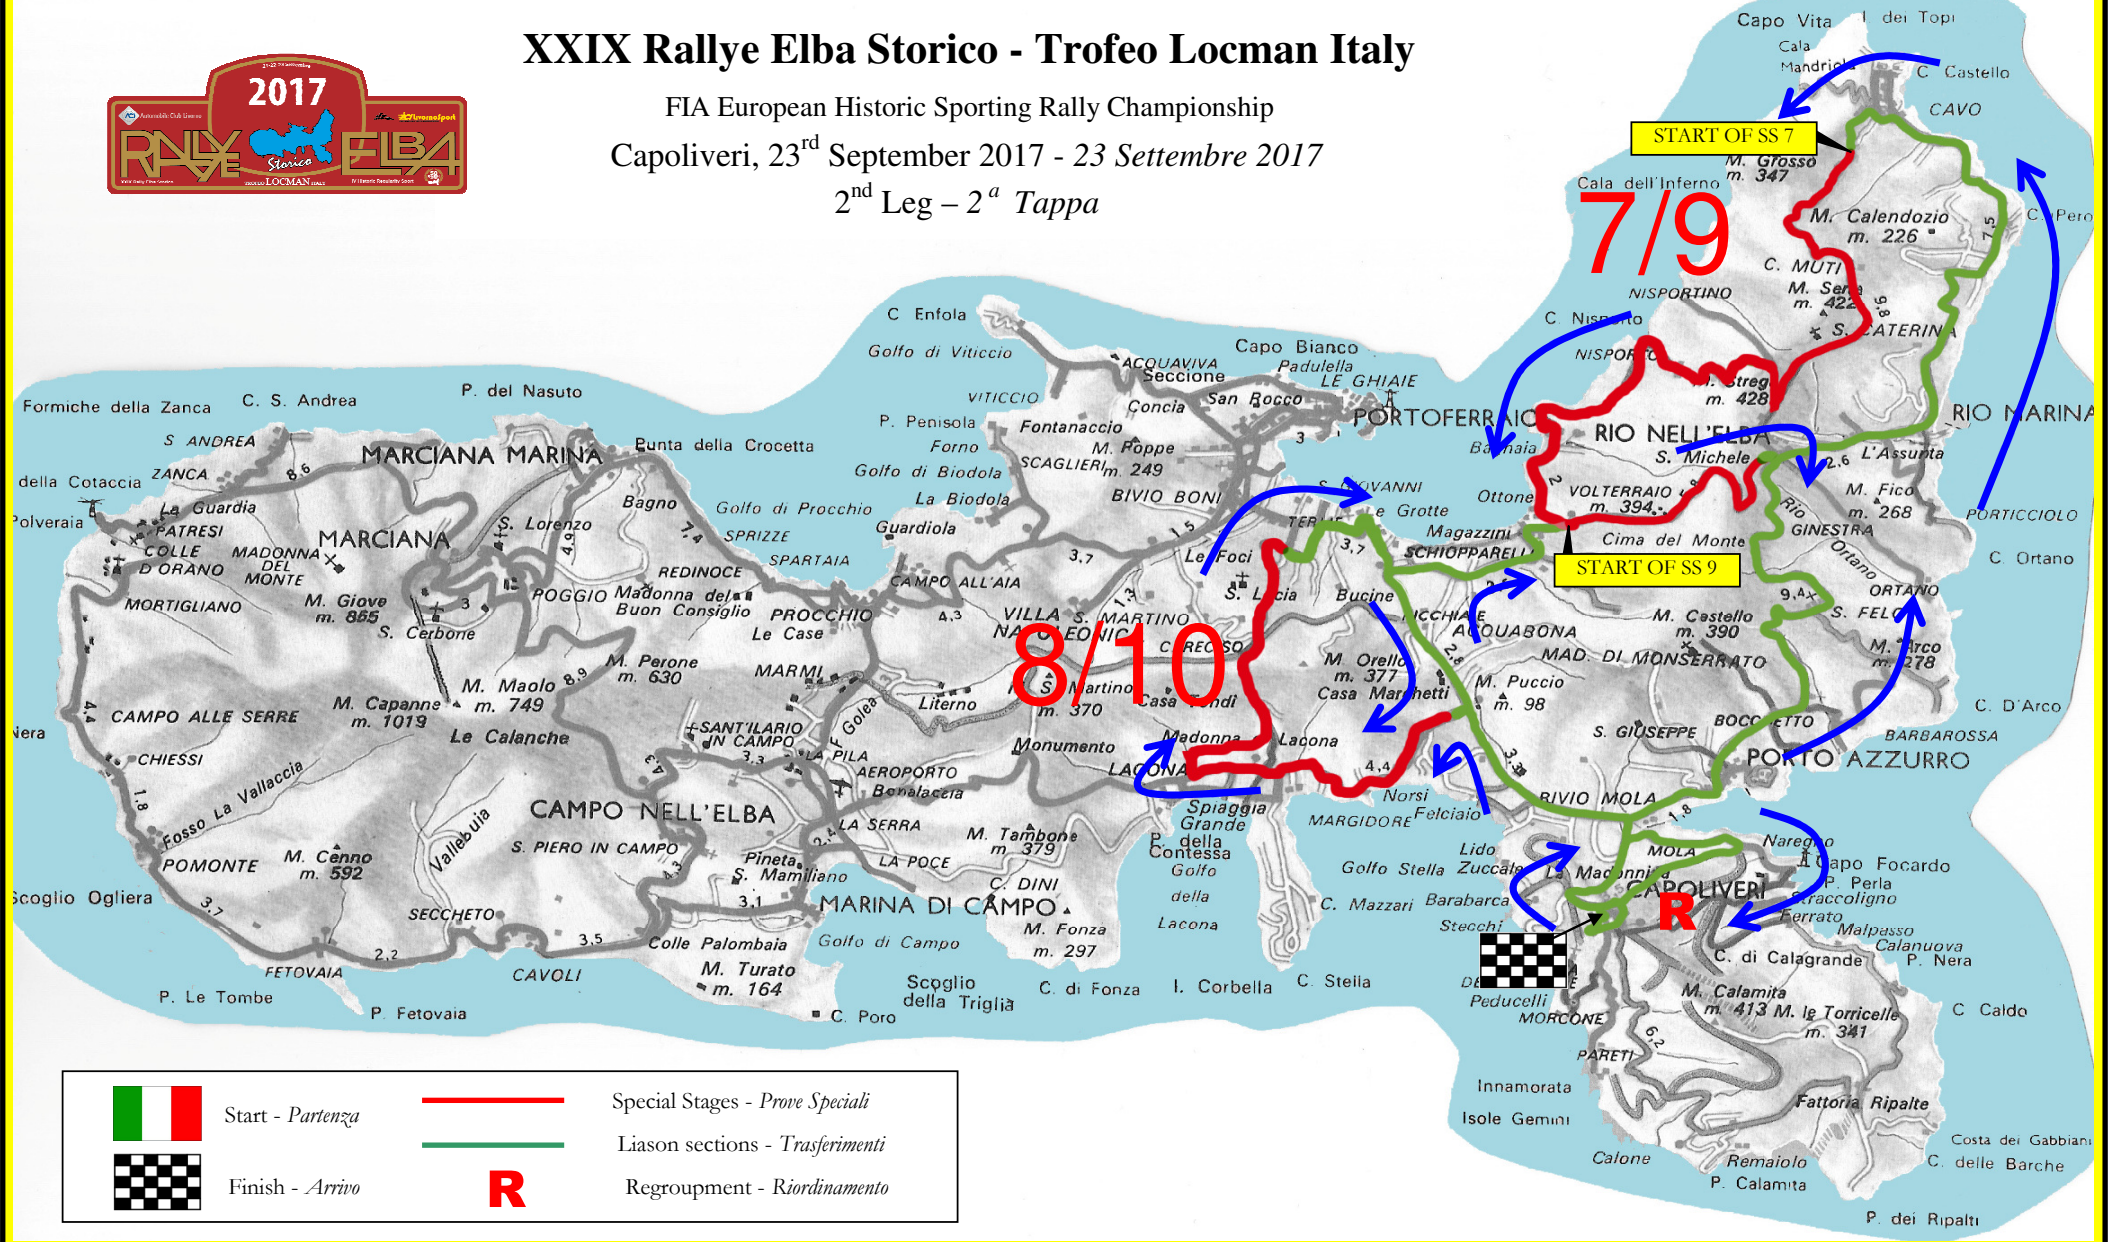

XXIX Rallye Elba Storico - Trofeo Locman Italy

FIA European Historic Sporting Rally Championship

Capoliveri, 23rd September 2017 - 23 Settembre 2017

2nd Leg - 2^a Tappa

	Start - <i>Partenza</i>		Special Stages - <i>Prove Speciali</i>
	Finish - <i>Arrivo</i>		Liaison sections - <i>Trasferimenti</i>
			Regroupment - <i>Riordinamento</i>