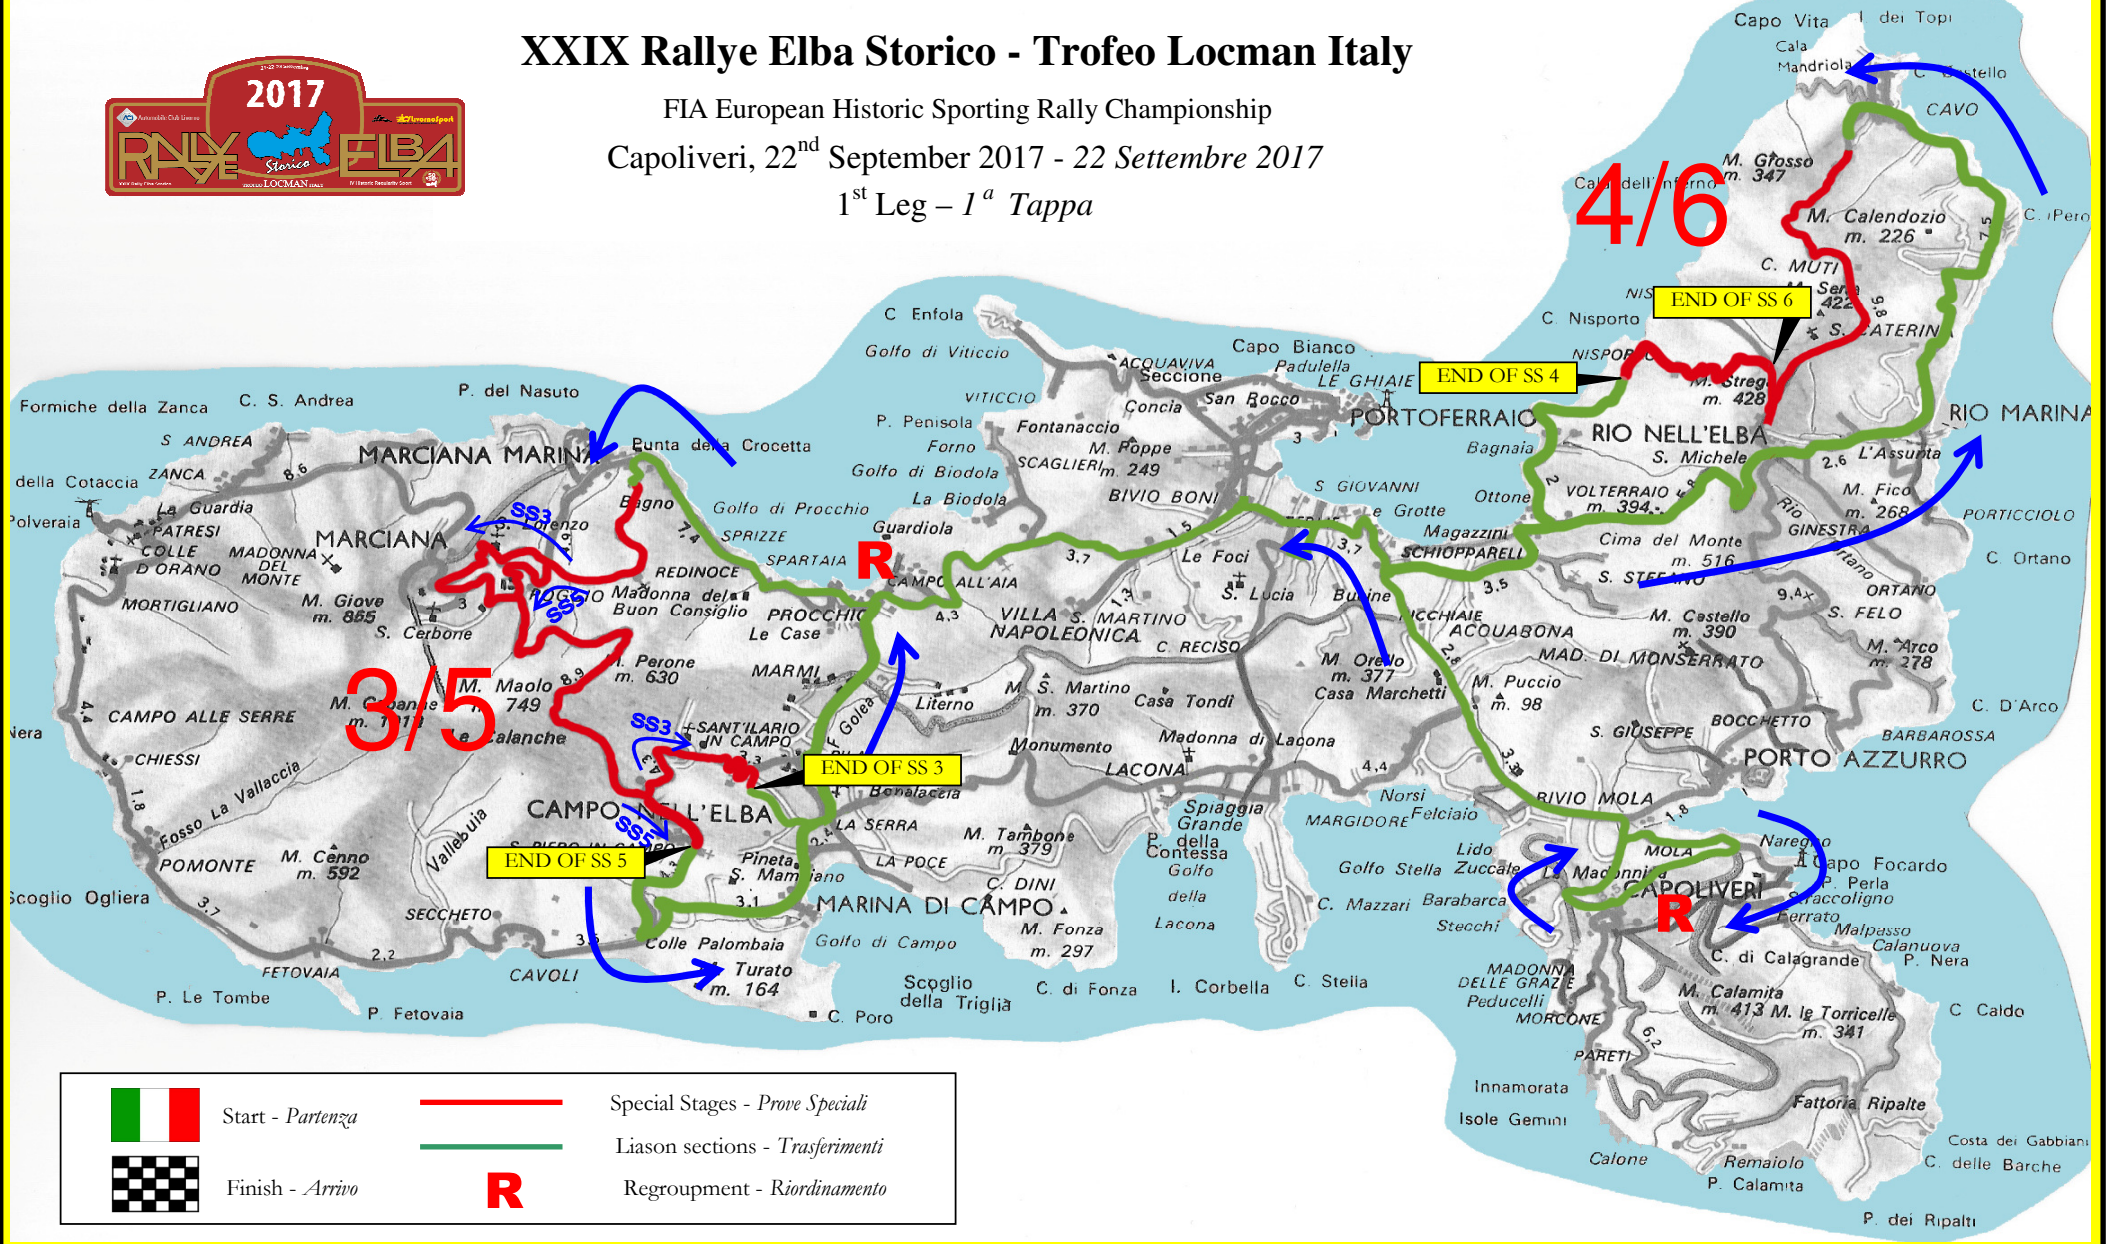

XXIX Rallye Elba Storico - Trofeo Locman Italy

FIA European Historic Sporting Rally Championship

Capoliveri, 22nd September 2017 - 22 Settembre 2017

1st Leg - 1^a Tappa

	Start - Partenza		Special Stages - Prove Speciali
	Finish - Arrivo		Liaison sections - Trasferimenti
			Regroupment - Riordinamento