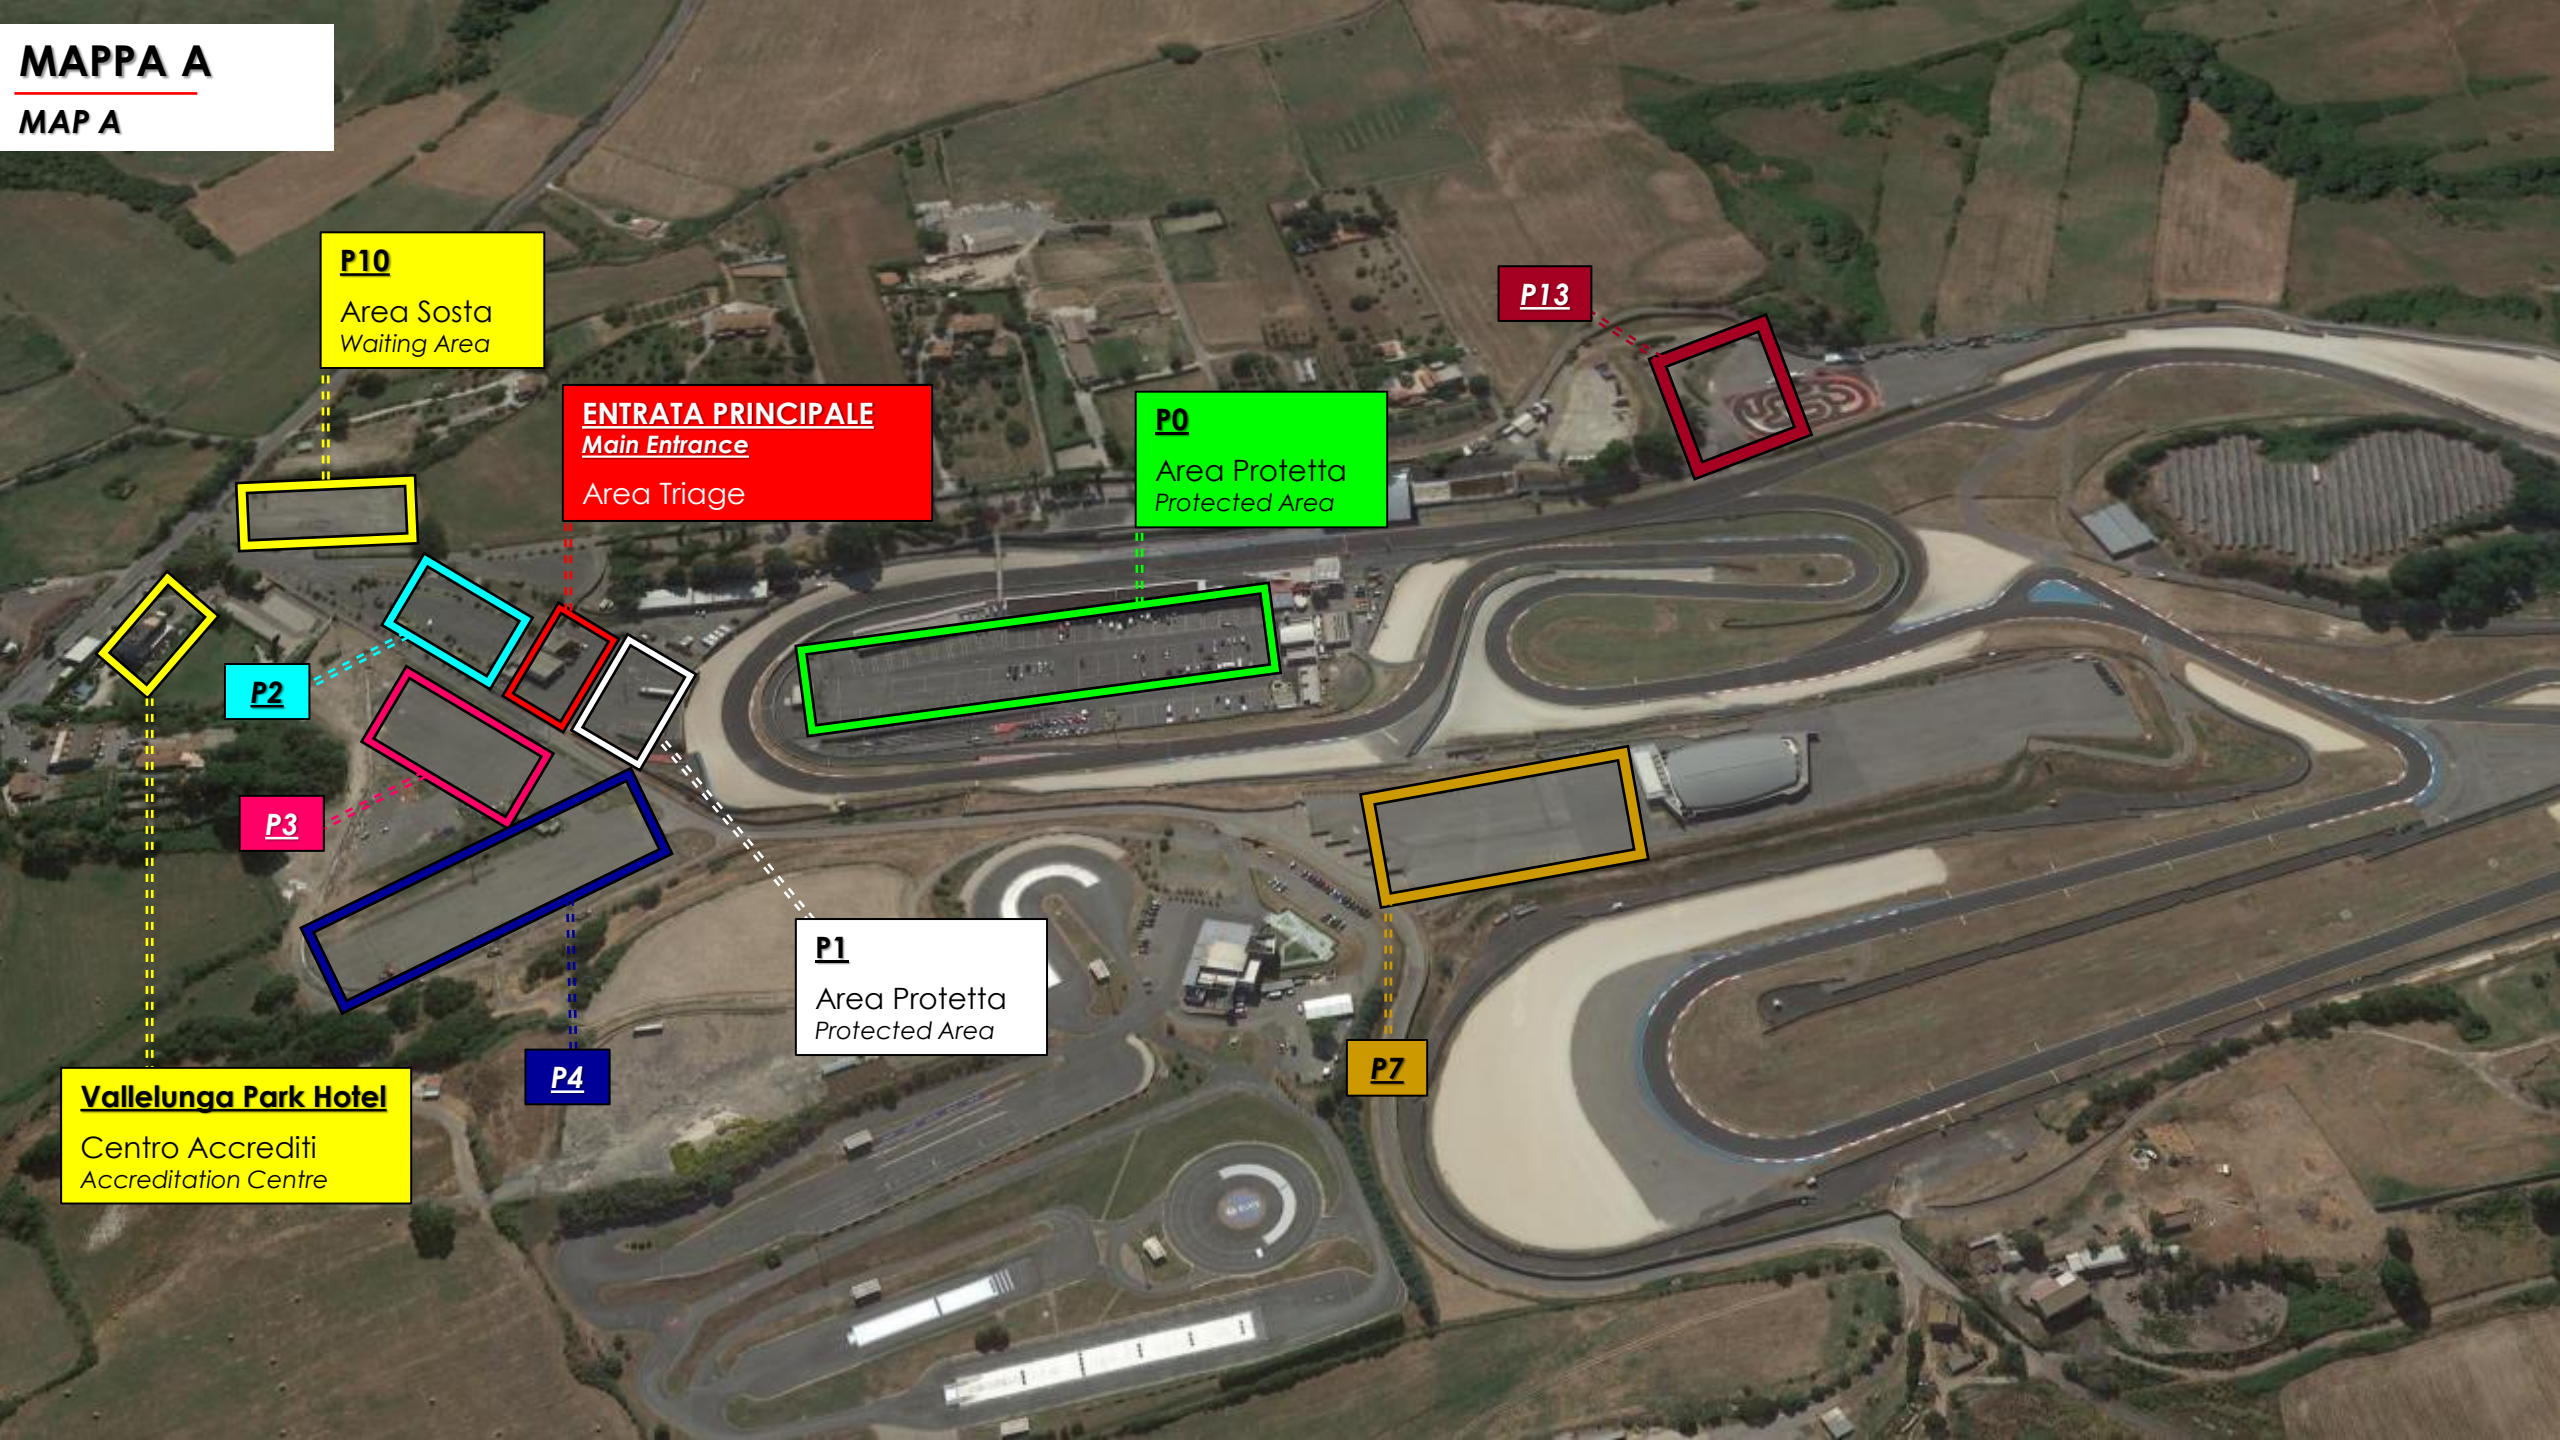

MAPPA A
MAP A

P10
Area Sosta
Waiting Area

ENTRATA PRINCIPALE
Main Entrance
Area Triage

P0
Area Protetta
Protected Area

P13

P2

P1
Area Protetta
Protected Area

P2

P3

P7

P4

P1
Area Protetta
Protected Area

Vallelunga Park Hotel
Centro Accrediti
Accreditation Centre

P7

MAPPA B
MAP B

Stazione di servizio
Fuel Station

Bar/Ristorante
Bar/Restaurant

Centro Medico
Medical Centre

Torre Aci Global/Direzione Gara
Aci Global Tower/Race Control

Bagni
Restrooms

PIANO TERRA TORRE ACI GLOBAL Groundfloor Aci Global Tower

1. SEGRETERIA DI GARA

Race Director Office

6. UFFICIO COMMERCIALE/SPORTIVO ACI VALLELUNGA

ACI VALLELUNGA Commercial/Sport Office

MAPPA C.3

MAP C

2° PIANO TORRE ACI GLOBAL 2nd floor Aci Global Tower

1. CRONOMETRISTI Timekeepers