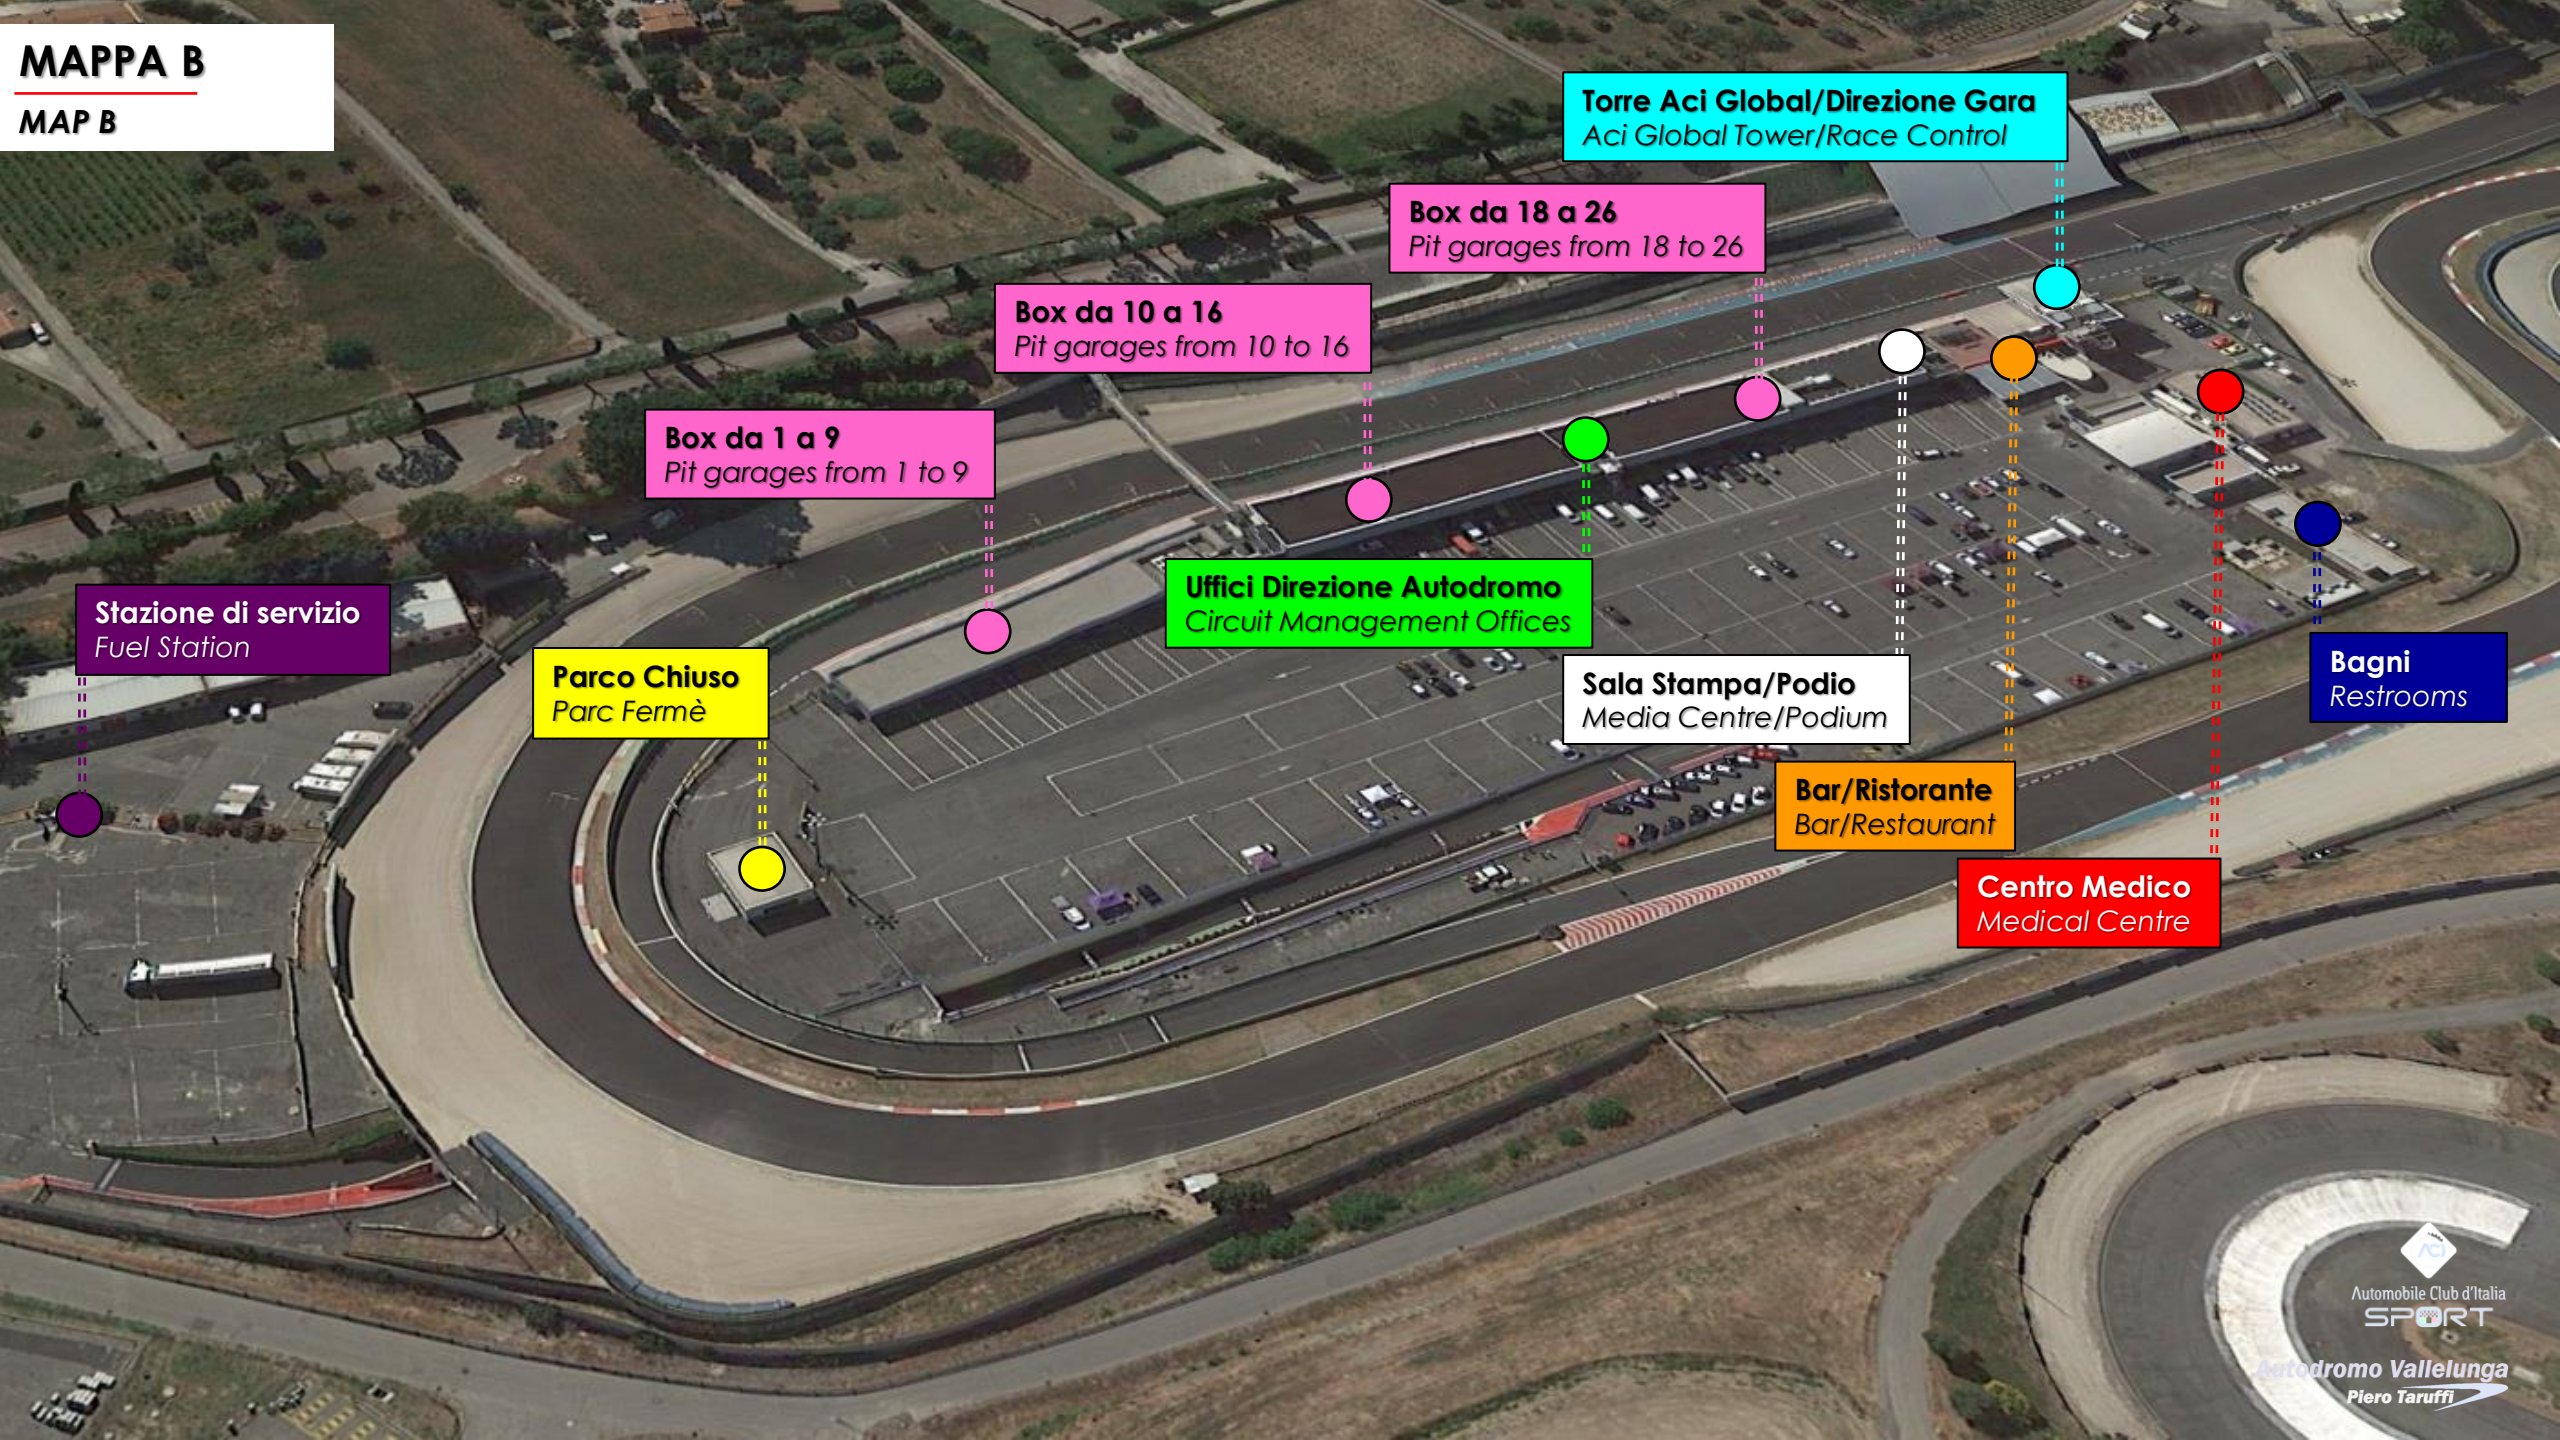

MAPPA A
MAP A

P10
Area Sosta
Waiting Area

ENTRATA PRINCIPALE
Main Entrance
Area Triage

P0
Area Protetta
Protected Area

P13

P2

P1
Area Protetta
Protected Area

P2

P3

P7

P4

P1
Area Protetta
Protected Area

Vallelunga Park Hotel
Centro Accrediti
Accreditation Centre

P7

MAPPA B
MAP B

Stazione di servizio
Fuel Station

Bar/Ristorante
Bar/Restaurant

Centro Medico
Medical Centre

Torre Aci Global/Direzione Gara
Aci Global Tower/Race Control

Bagni
Restrooms

PIANO TERRA TORRE ACI GLOBAL Groundfloor Aci Global Tower

1. SEGRETERIA DI GARA

Race Director Office

6. UFFICIO COMMERCIALE/SPORTIVO ACI VALLELUNGA

ACI VALLELUNGA Commercial/Sport Office

MAPPA C.3

MAP C

2° PIANO TORRE ACI GLOBAL 2nd floor Aci Global Tower

1. CRONOMETRISTI Timekeepers