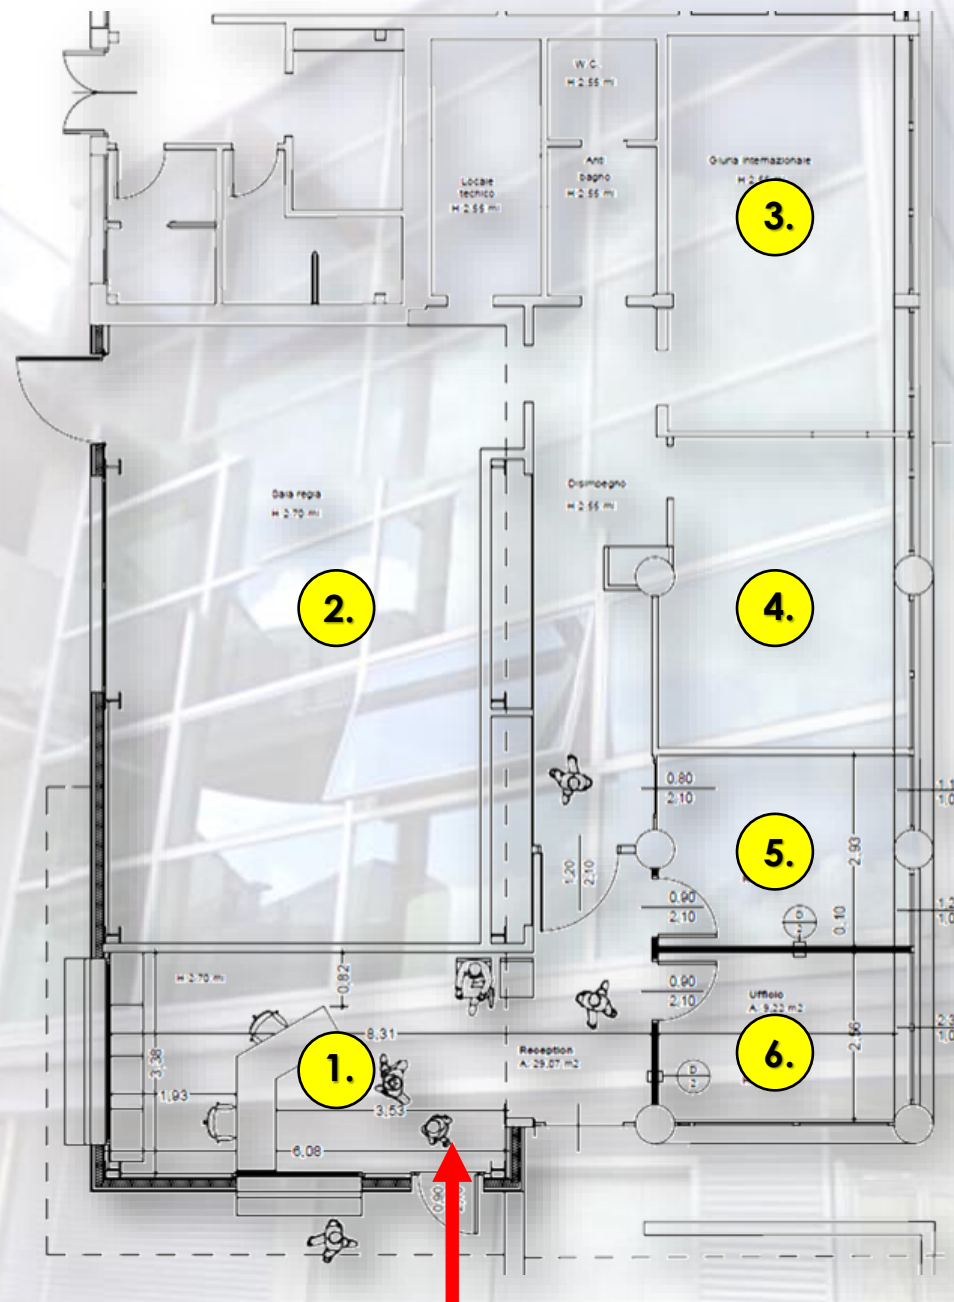

Bar/Ristorante
Bar/Restaurant

Centro Medico
Medical Centre

Torre Aci Global/Direzione Gara
Aci Global Tower/Race Control

Bagni
Restrooms

PIANO TERRA TORRE ACI GLOBAL Groundfloor Aci Global Tower

1. SEGRETERIA DI GARA

Race Director Office

6. UFFICIO COMMERCIALE/SPORTIVO ACI VALLELUNGA

ACI VALLELUNGA Commercial/Sport Office

MAPPA C.3

MAP C

2° PIANO TORRE ACI GLOBAL 2nd floor Aci Global Tower

1. CRONOMETRISTI Timekeepers